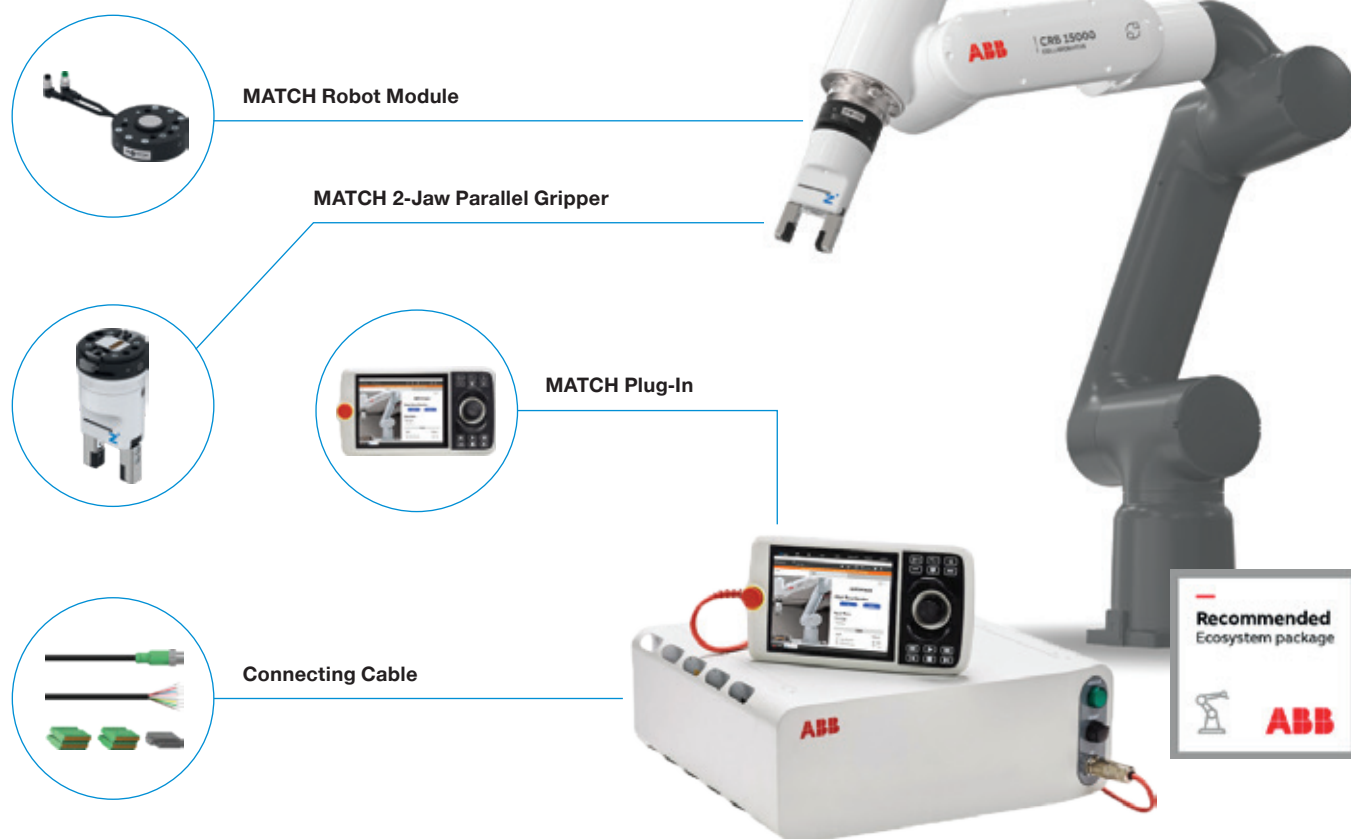

ECOSYSTEM PACKAGE

YOUR ENTRY INTO AUTOMATION WITH ZIMMER GROUP AND ABB ROBOTICS

OUR EXPERTISE – YOUR ADVANTAGE

EASY PROGRAMMING

The ecosystem package comes with a user-friendly interface and step-by-step guidance, allowing quick and easy programming with MATCH.

QUICK SET-UP

Out of the box. The ecosystem package arrives ready to connect for a quick implementation. Intuitive software solutions, seamless integration, and a user-friendly design enable direct control and monitoring of all functions.

INTUITIVE USE

The MATCH ecosystem is safety certified and ideal for cobots and conventional 6-axis-robots. With an industrial-approved design, the package ensures optimal quality and system availability.

GETTING STARTED – RECOMMENDED MATCH ECOSYSTEM PACKAGE

RSB-13-40-00001-A

HEADQUARTERS:

ZIMMER GROUP

Am Glockenloch 2
DE 77866 Rheinau
T +49 7844 9139-0
F +49 7844 9139-1199
info.de@zimmer-group.com
www.zimmer-group.com